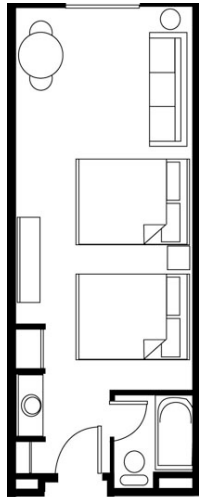

Family Suite