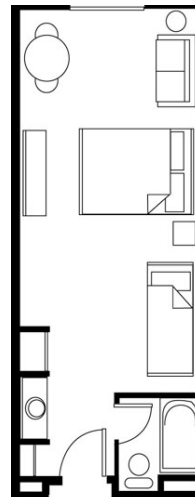

King Suite

Accommodates up to four people
One king-size bed
Queen-size sofa sleeper

Kid Cabin Suite

Accommodates up to five people (room rate is based on four)
One queen-size bed
Twin-size sofa sleeper
One set of twin-size bunk beds

Whirlpool Suite

Accommodates two people
One king-size canopy bed
Two-person whirlpool tub
Cozy fireplace

Deluxe Family Suite

Accommodates up to eight people (room rate is based on six)
Two queen-size beds
Living area with queen-size sofa sleeper, cozy fireplace and wet bar
Private bedroom with a king-size bed and two-person whirlpool tub
Each room includes a television (total of 3)

A Family Resort at Starved Rock.

Lodge Room Accommodations

Family Suite

King Suite

Bunk Bed Suite

Whirlpool Suite

Deluxe Family Suite

Grizzly Jack's Grand Bear Resort
2643 N. IL Rt. 178, Utica, IL 61373
1-866-399-FUNN (3866)
www.grizzlyjacksresort.com