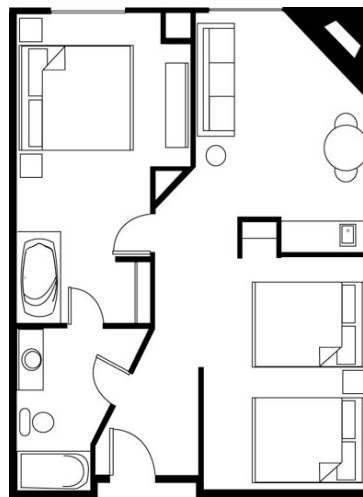

King Suite

Accommodates up to four people
One king-size bed
Queen-size sofa sleeper

Kid Cabin Suite

Accommodates up to five people (room rate is based on four)
One queen-size bed
Twin-size sofa sleeper
One set of twin-size bunk beds

Whirlpool Suite

Accommodates two people
One king-size canopy bed
Two-person whirlpool tub
Cozy fireplace

Deluxe Family Suite

Accommodates up to eight people (room rate is based on six)
Two queen-size beds
Living area with queen-size sofa sleeper, cozy fireplace and wet bar
Private bedroom with a king-size bed and two-person whirlpool tub
Each room includes a television (total of 3)

A Family Resort at Starved Rock.

Lodge Room Accommodations

Family Suite

King Suite

Bunk Bed Suite

Whirlpool Suite

Deluxe Family Suite

Grizzly Jack's Grand Bear Resort
2643 N. IL Rt. 178, Utica, IL 61373
1-866-399-FUNN (3866)
www.grizzlyjacksresort.com