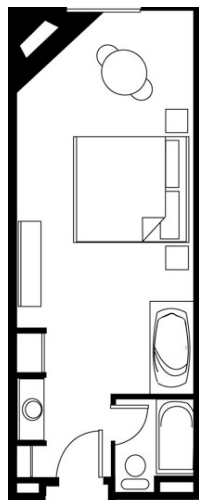

King Suite

Accommodates up to four people
One king-size bed
Queen-size sofa sleeper

Kid Cabin Suite

Accommodates up to five people (room rate is based on four)
One queen-size bed
Twin-size sofa sleeper
One set of twin-size bunk beds

Whirlpool Suite

Accommodates two people
One king-size canopy bed
Two-person whirlpool tub
Cozy fireplace

Deluxe Family Suite

Accommodates up to eight people (room rate is based on six)
Two queen-size beds
Living area with queen-size sofa sleeper, cozy fireplace and wet bar
Private bedroom with a king-size bed and two-person whirlpool tub
Each room includes a television (total of 3)

A Family Resort at Starved Rock.

Lodge Room Accommodations

Family Suite

King Suite

Bunk Bed Suite

Whirlpool Suite

Deluxe Family Suite

Grizzly Jack's Grand Bear Resort
2643 N. IL Rt. 178, Utica, IL 61373
1-866-399-FUNN (3866)
www.grizzlyjacksresort.com