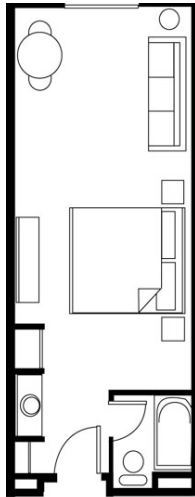

King Suite

Accommodates up to four people
One king-size bed
Queen-size sofa sleeper

Kid Cabin Suite

Accommodates up to five people (room rate is based on four)
One queen-size bed
Twin-size sofa sleeper
One set of twin-size bunk beds

Whirlpool Suite

Accommodates two people
One king-size canopy bed
Two-person whirlpool tub
Cozy fireplace

Deluxe Family Suite

Accommodates up to eight people (room rate is based on six)
Two queen-size beds
Living area with queen-size sofa sleeper, cozy fireplace and wet bar
Private bedroom with a king-size bed and two-person whirlpool tub
Each room includes a television (total of 3)

*All rooms include a television, microwave, coffee maker, refrigerator, iron & ironing board and hair dryer.
Wireless internet is available throughout the lodge.*

Grizzly Jack's Grand Bear Resort
2643 N. IL Rt. 178, Utica, IL 61373
1-866-399-FUNN (3866)
www.grizzlyjacksresort.com

A Family Resort at Starved Rock.

Lodge Room Accommodations

Family Suite

King Suite

Bunk Bed Suite

Whirlpool Suite

Deluxe Family Suite

Grizzly Jack's Grand Bear Resort
2643 N. IL Rt. 178, Utica, IL 61373
1-866-399-FUNN (3866)
www.grizzlyjacksresort.com